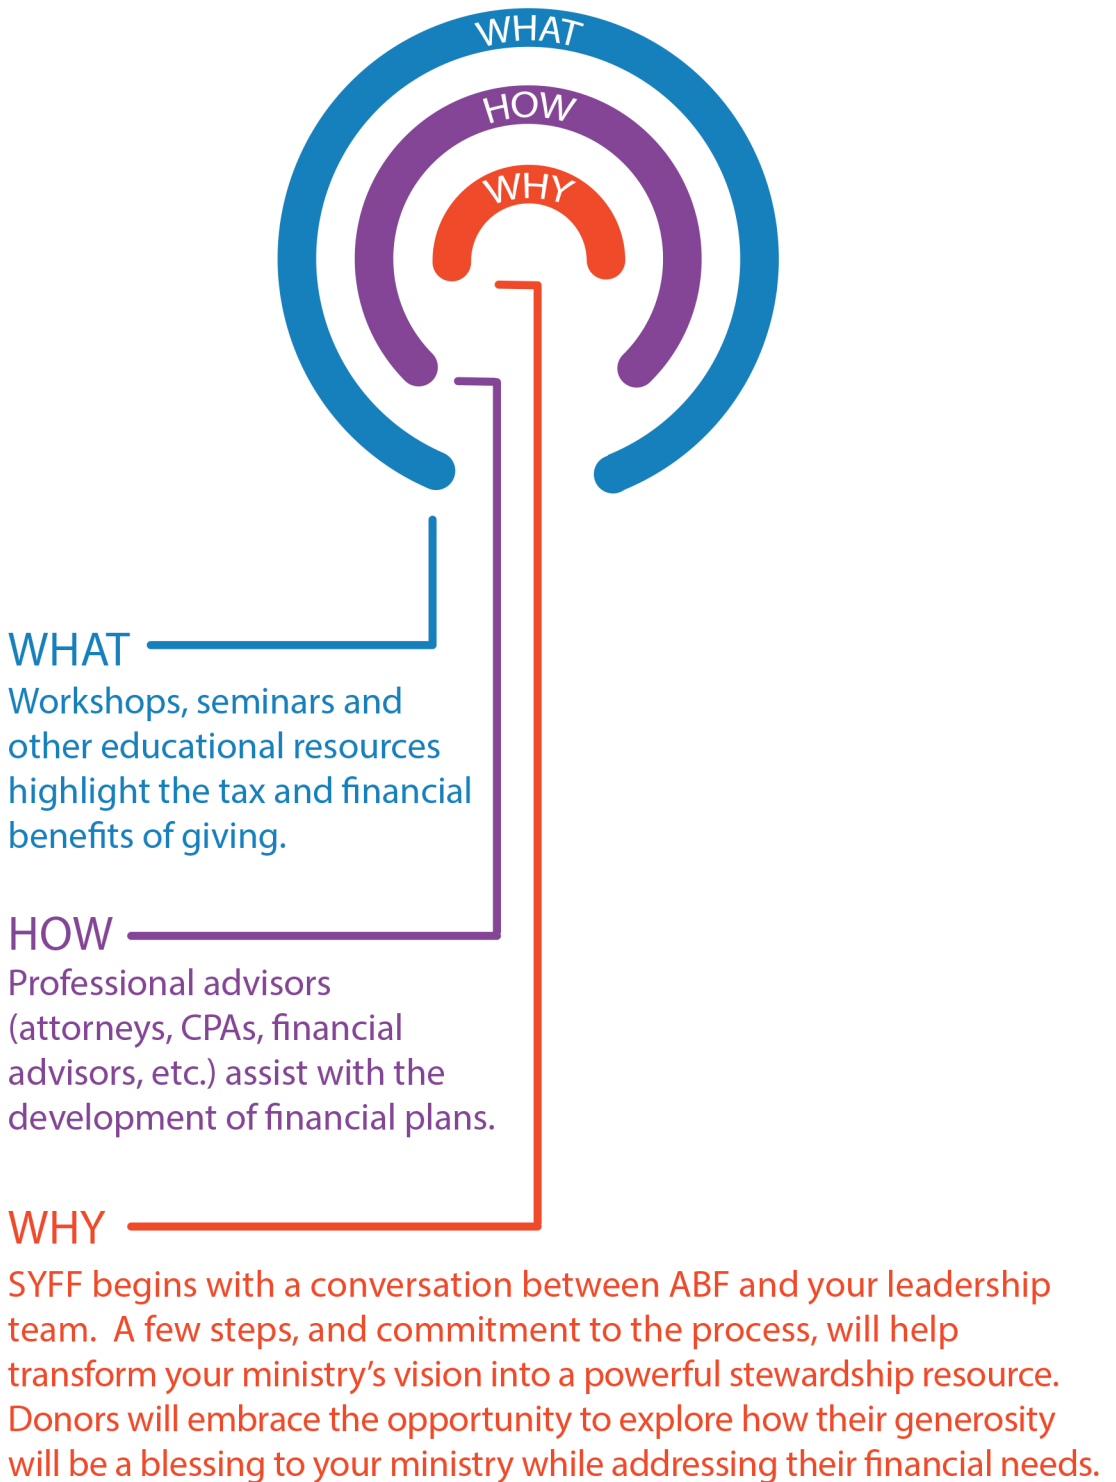

Strengthening Your Financial Future

Custom Planned Giving Solutions
for Ministry & Mission

Vision.

Communication.

Celebration.

Connecting People Who Care to Ministries That Matter

STAGE **1**

American Baptist
FOUNDATION

Traditional Planned Giving is effective at addressing *What* to give and *How* to do it, but seldom gets to *Why*. The core of the American Baptist Foundation's (ABF's) *Strengthening Your Financial Future (SYFF)* program begins at the core with the question of WHY — assisting your ministry in developing a creative, strategic plan for long-term financial support.